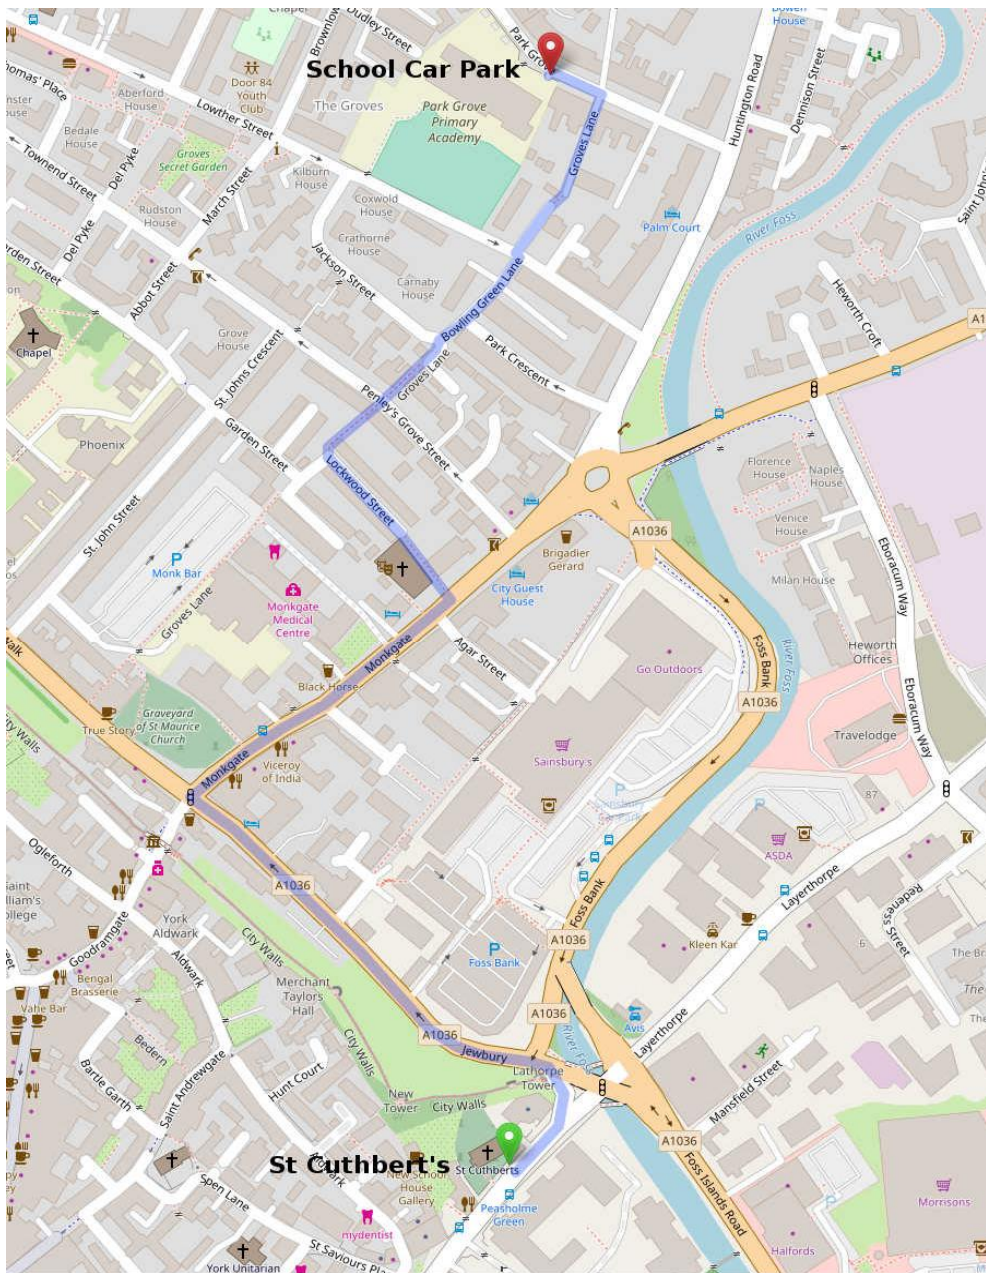

Maps for walking to the locations for the Liturgy from Park Grove School

Park Grove School to St. Cuthbert's (12 mins walk)

Park Grove School to Quad Hall South (8 mins walk)