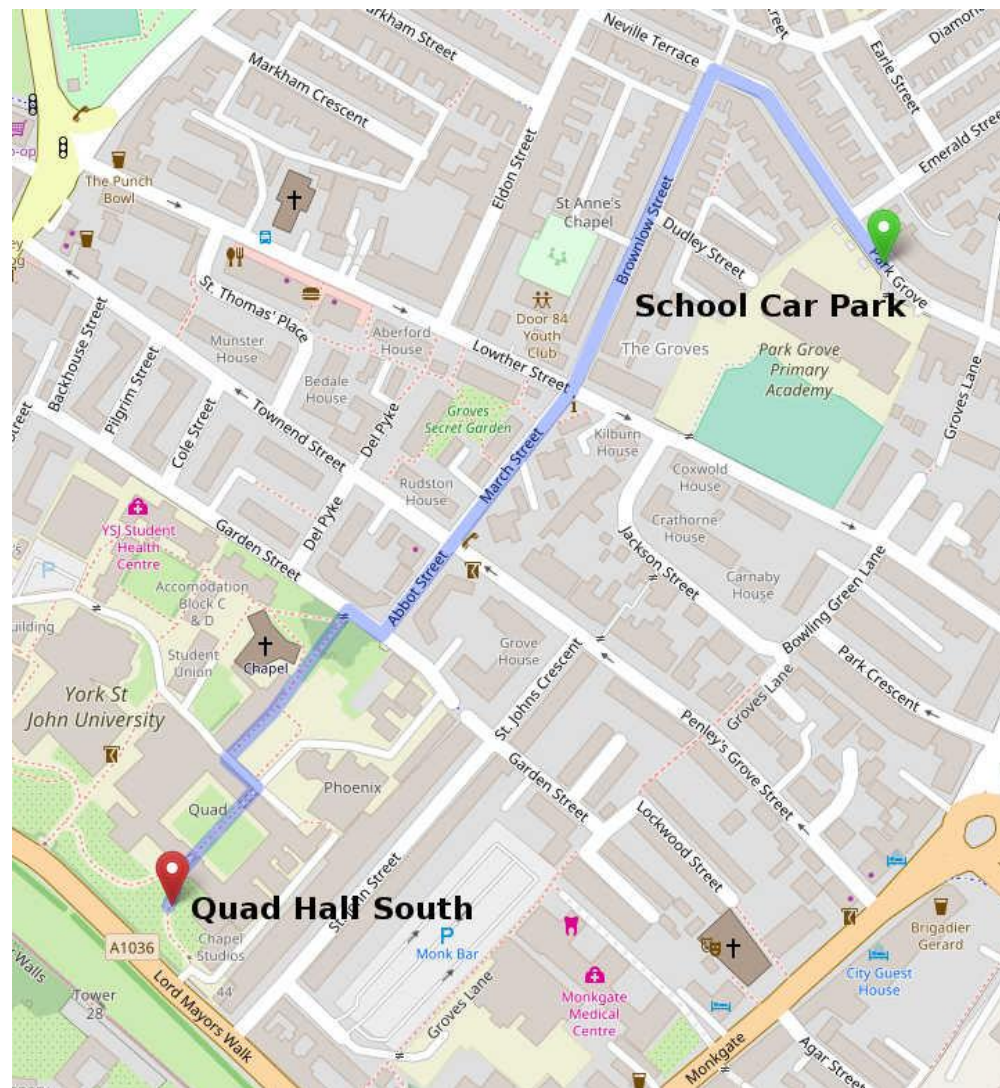

Maps for walking to the locations for the Liturgy from Park Grove School

Park Grove School to St. Cuthbert's (12 mins walk)

Park Grove School to Quad Hall South (8 mins walk)